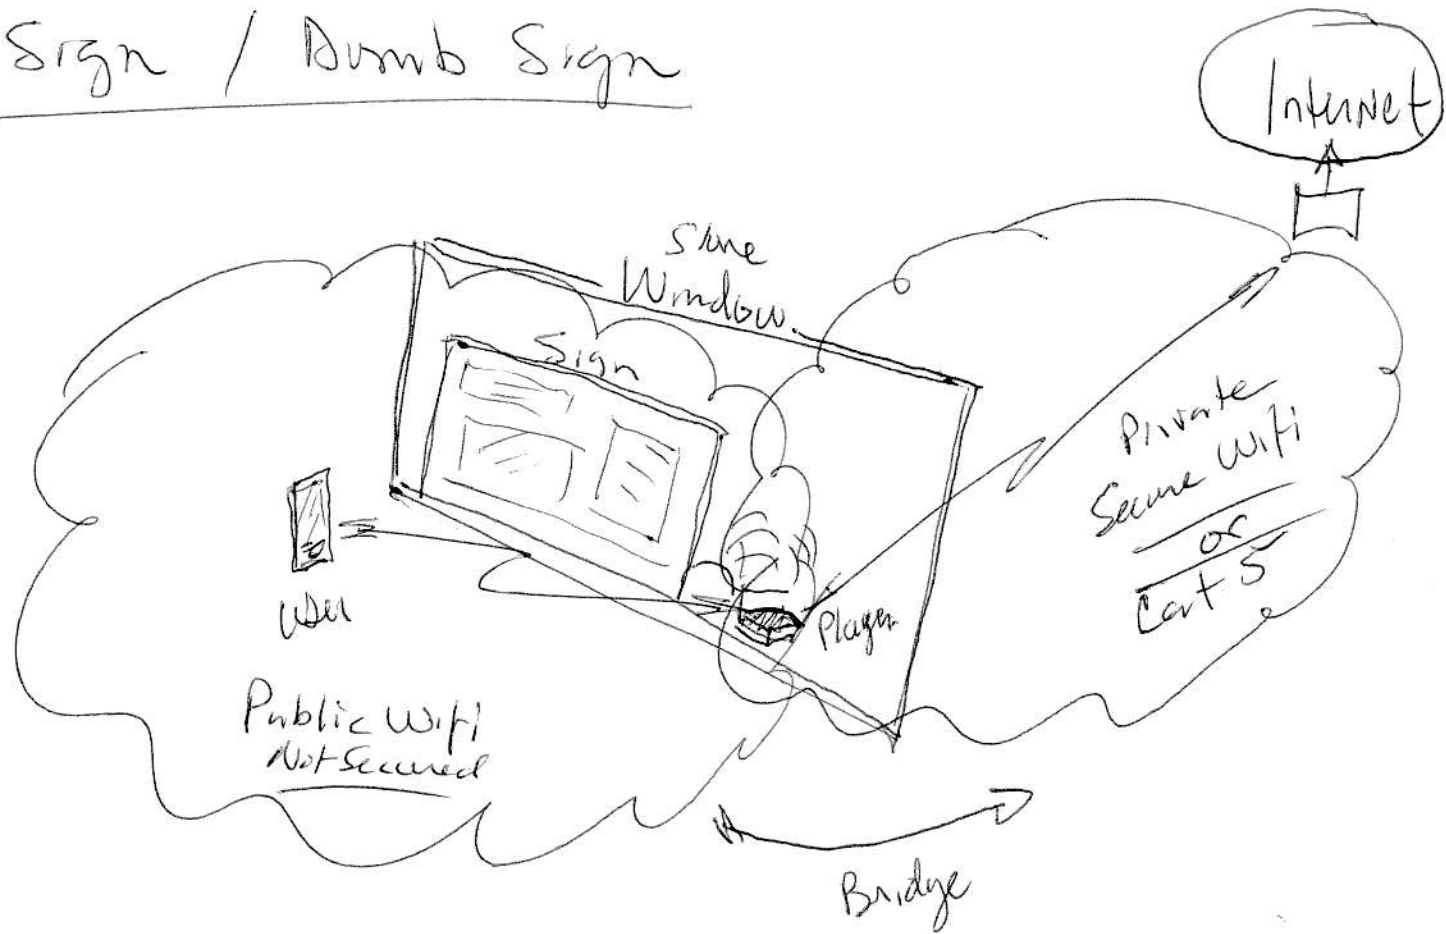

# Smart Sign / Dumb Sign

## Concept

- ⇒ The Wifi Public Space is offered by the Sign Player and bridged by the Sign Player to the Internet (Routed tunnel)
- ⇒ A way of recording and reporting Client Credentials and Connectivity Analytics.